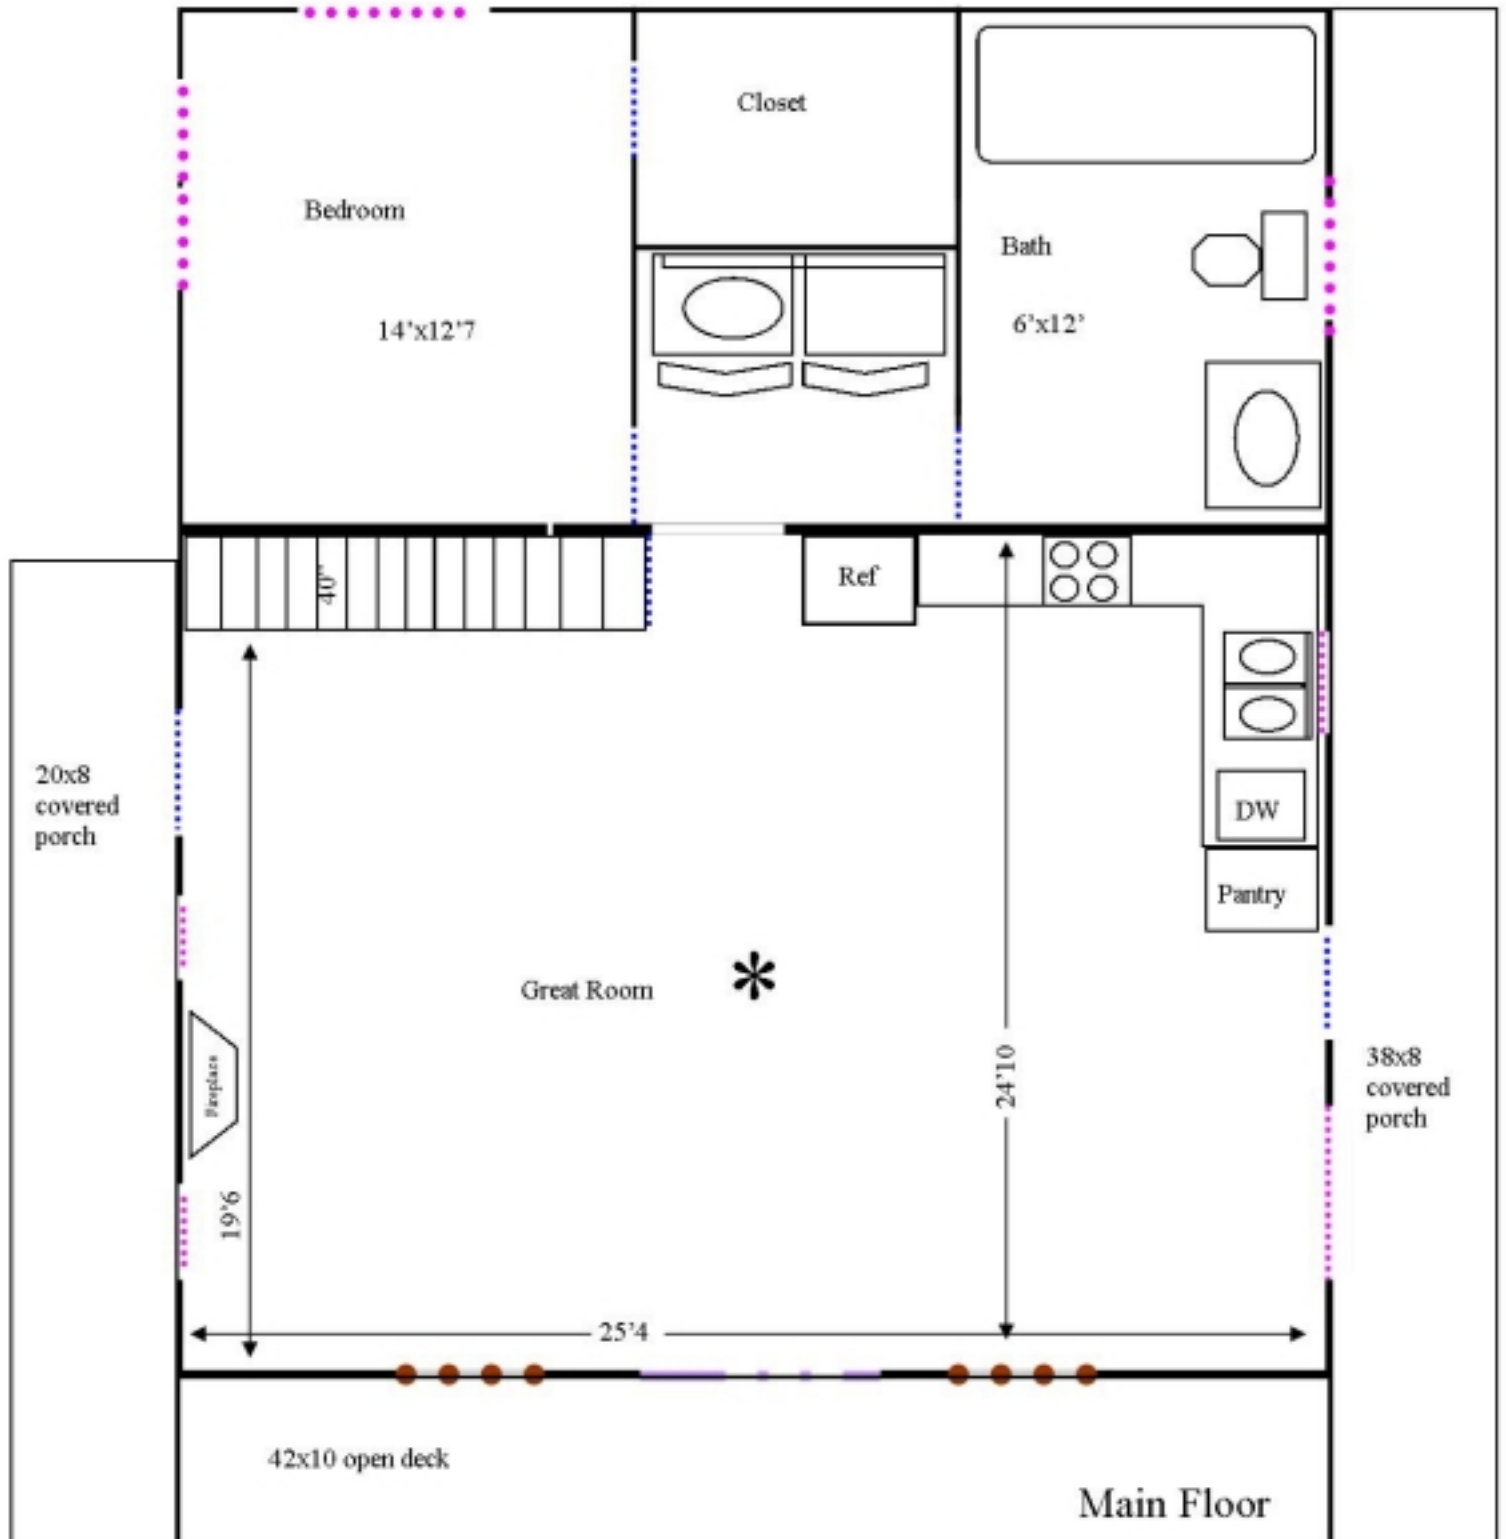

1450 Square Feet

Country Chalet II Spec Sheet

26x38 on Unfinished Basement

18x26 Loft Area

One 36x8 Covered Side Porch

One 20x8 Covered Side Porch

One 40x10 Front Open Deck

2 Bedrooms and 2 Bathrooms

Carpet in Bedrooms, Steps, and Closets

Vinyl in Bathrooms

Vinyl Double Hung Windows

36 inch Gas Fireplace Rocked to Mantle

Light Fixture Allowance - \$450

Interior Trim has Three Coats of Semi-gloss Lacquer

Solid Wood Interior Doors

Elongated Toilets

5 foot Tub/Shower Combo

4 foot Vanities

Cedar Siding

Architectural Shingles

Goodman Central Heat/Air Unit

Stainless Steel Kitchen Sink

ONE YEAR HOME WARRANTY

26'

26'

Scale

- Fixed Glass
- 6' Slider
- Window
- Door

Loft