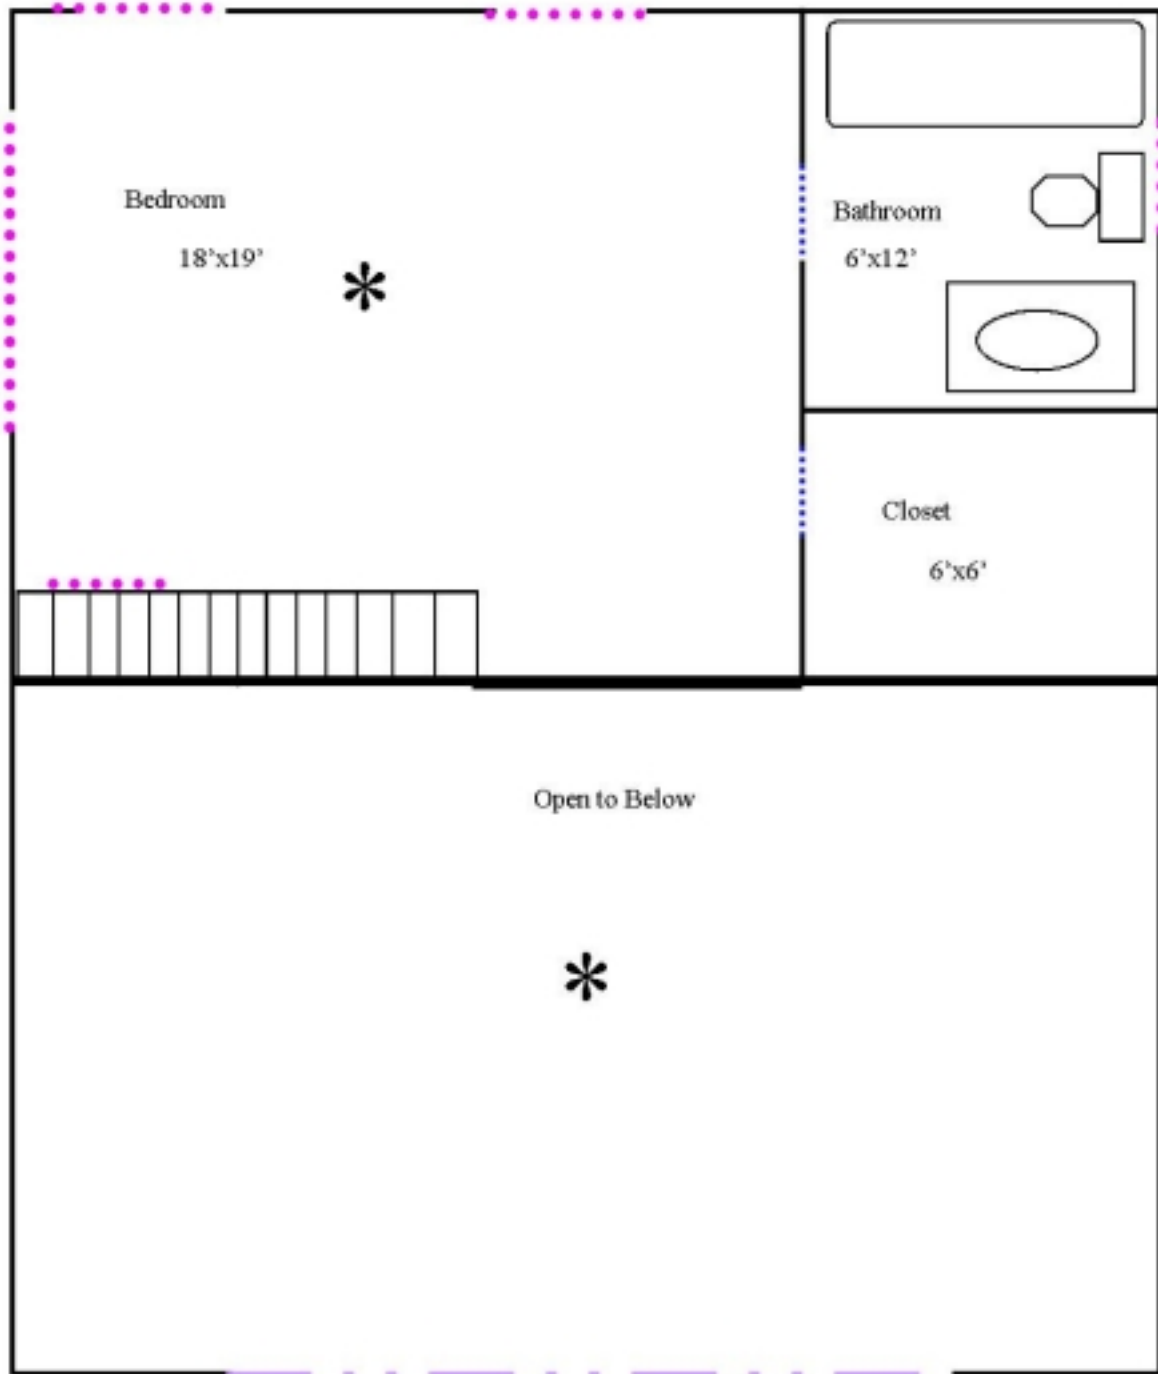

Carpet in Bedrooms, Steps, and Closets

Vinyl in Bathrooms

Vinyl Double Hung Windows

36 inch Gas Fireplace Rocked to Mantle

Light Fixture Allowance - \$450

Interior Trim has Three Coats of Semi-gloss Lacquer

Solid Wood Interior Doors

Elongated Toilets

5 foot Tub/Shower Combo

4 foot Vanities

Cedar Siding

Architectural Shingles

Goodman Central Heat/Air Unit

Stainless Steel Kitchen Sink

ONE YEAR HOME WARRANTY

26'

26'

Scale

- Fixed Glass
- 6' Slider
- Window
- Door

Loft