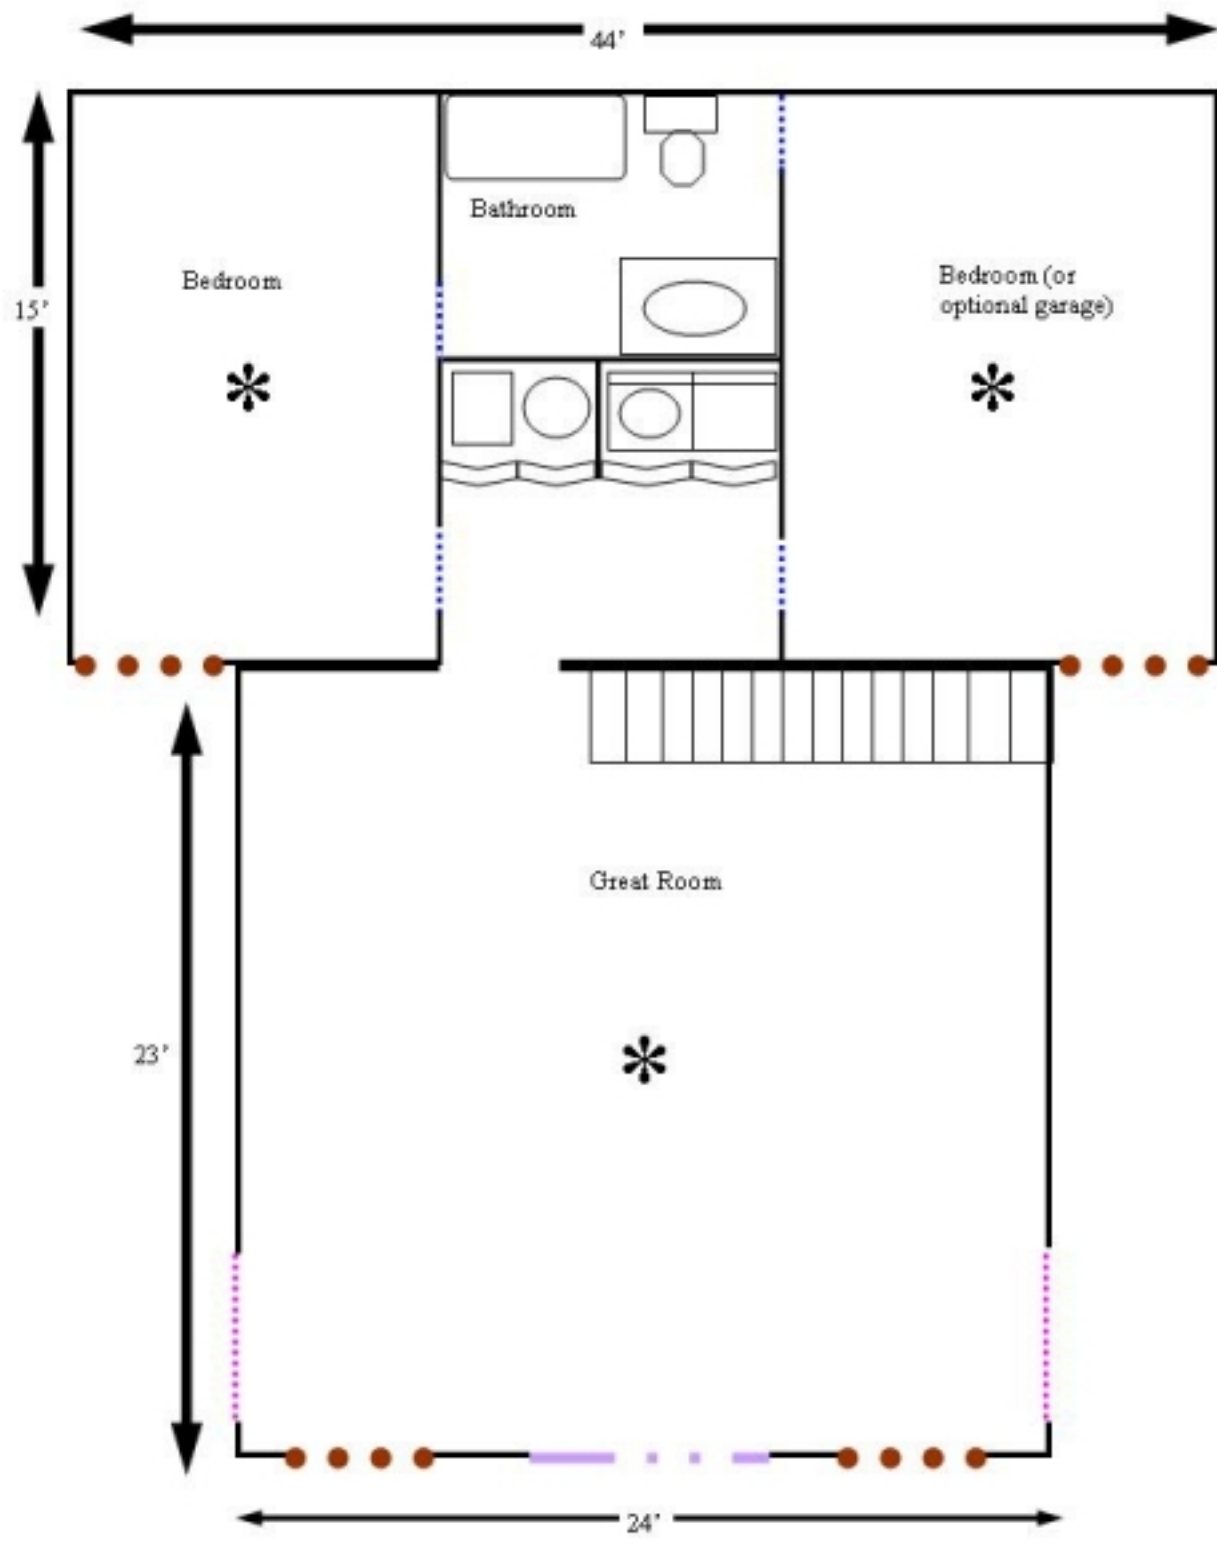

Full Unfinished Basement
Two 23x8 Covered Side Porches
One 40x10 Front Open Deck
2 Bedrooms and 2 Bathrooms
All Glass Layout in Front – Low E Windows
Open Loft with Private Bathroom and Walk-in Closet
Custom Maple or Oak Kitchen Cabinets
Formica Countertops
Pantry in Kitchen
#2 Red Oak Hardwood Flooring in Great Room, Kitchen & Utility
Carpet in Bedrooms, Steps, and Closets
Vinyl in Bathrooms
Vinyl Double Hung Windows
36 inch Gas Fireplace Rocked to Mantle
Light Fixture Allowance - \$450
Interior Trim has Three Coats of Semi-gloss Lacquer
Solid Wood Interior Doors
Elongated Toilets
5 foot Tub/Shower Combo
4 foot Vanities
Cedar Siding
Architectural Shingles
Goodman Central Heat/Air Unit
Stainless Steel Kitchen Sink
ONE YEAR HOME WARRANTY

Main Floor
1212 Square Feet

Loft

Basement
1212 Square Feet