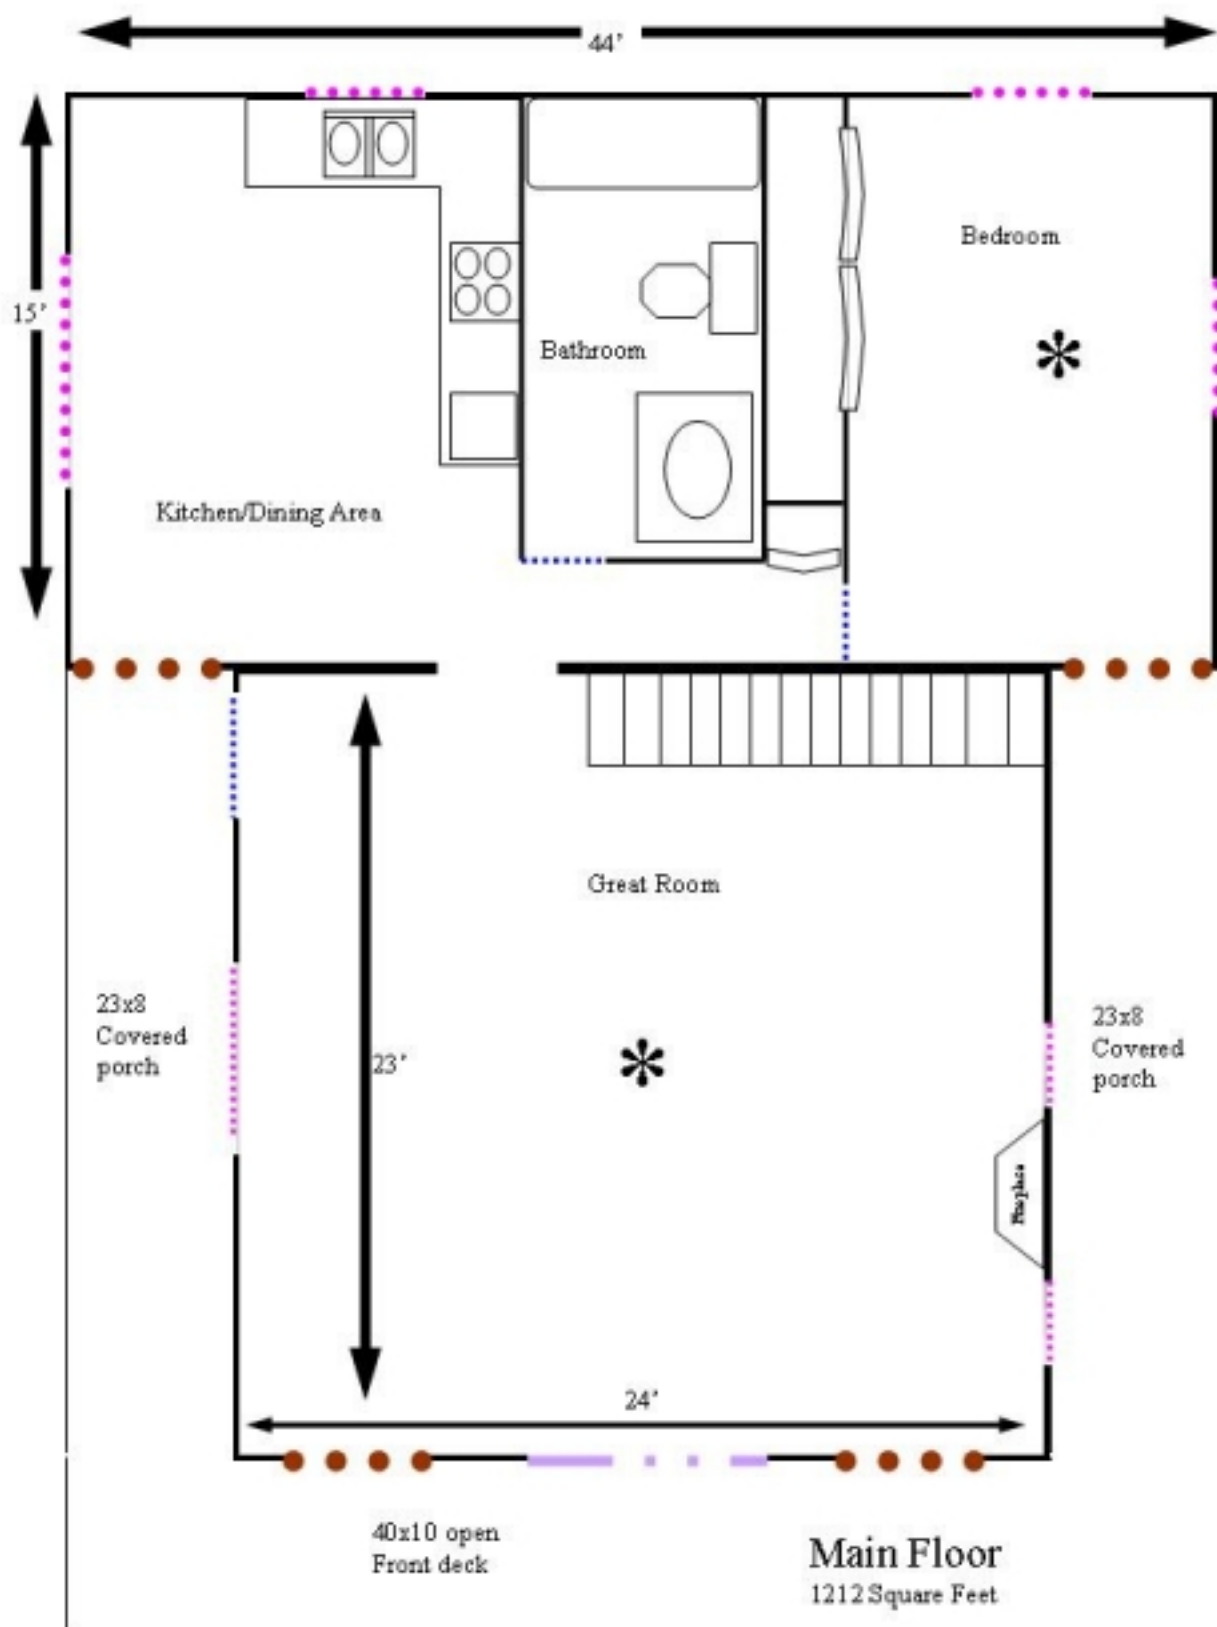

Full Unfinished Basement
Two 23x8 Covered Side Porches
One 40x10 Front Open Deck
2 Bedrooms and 2 Bathrooms
All Glass Layout in Front – Low E Windows
Open Loft with Private Bathroom and Walk-in Closet
Custom Maple or Oak Kitchen Cabinets
Formica Countertops
Pantry in Kitchen
#2 Red Oak Hardwood Flooring in Great Room, Kitchen & Utility
Carpet in Bedrooms, Steps, and Closets
Vinyl in Bathrooms
Vinyl Double Hung Windows
36 inch Gas Fireplace Rocked to Mantle
Light Fixture Allowance - \$450
Interior Trim has Three Coats of Semi-gloss Lacquer
Solid Wood Interior Doors
Elongated Toilets
5 foot Tub/Shower Combo
4 foot Vanities
Cedar Siding
Architectural Shingles
Goodman Central Heat/Air Unit
Stainless Steel Kitchen Sink
ONE YEAR HOME WARRANTY

Main Floor
1212 Square Feet

Loft

Basement
1212 Square Feet